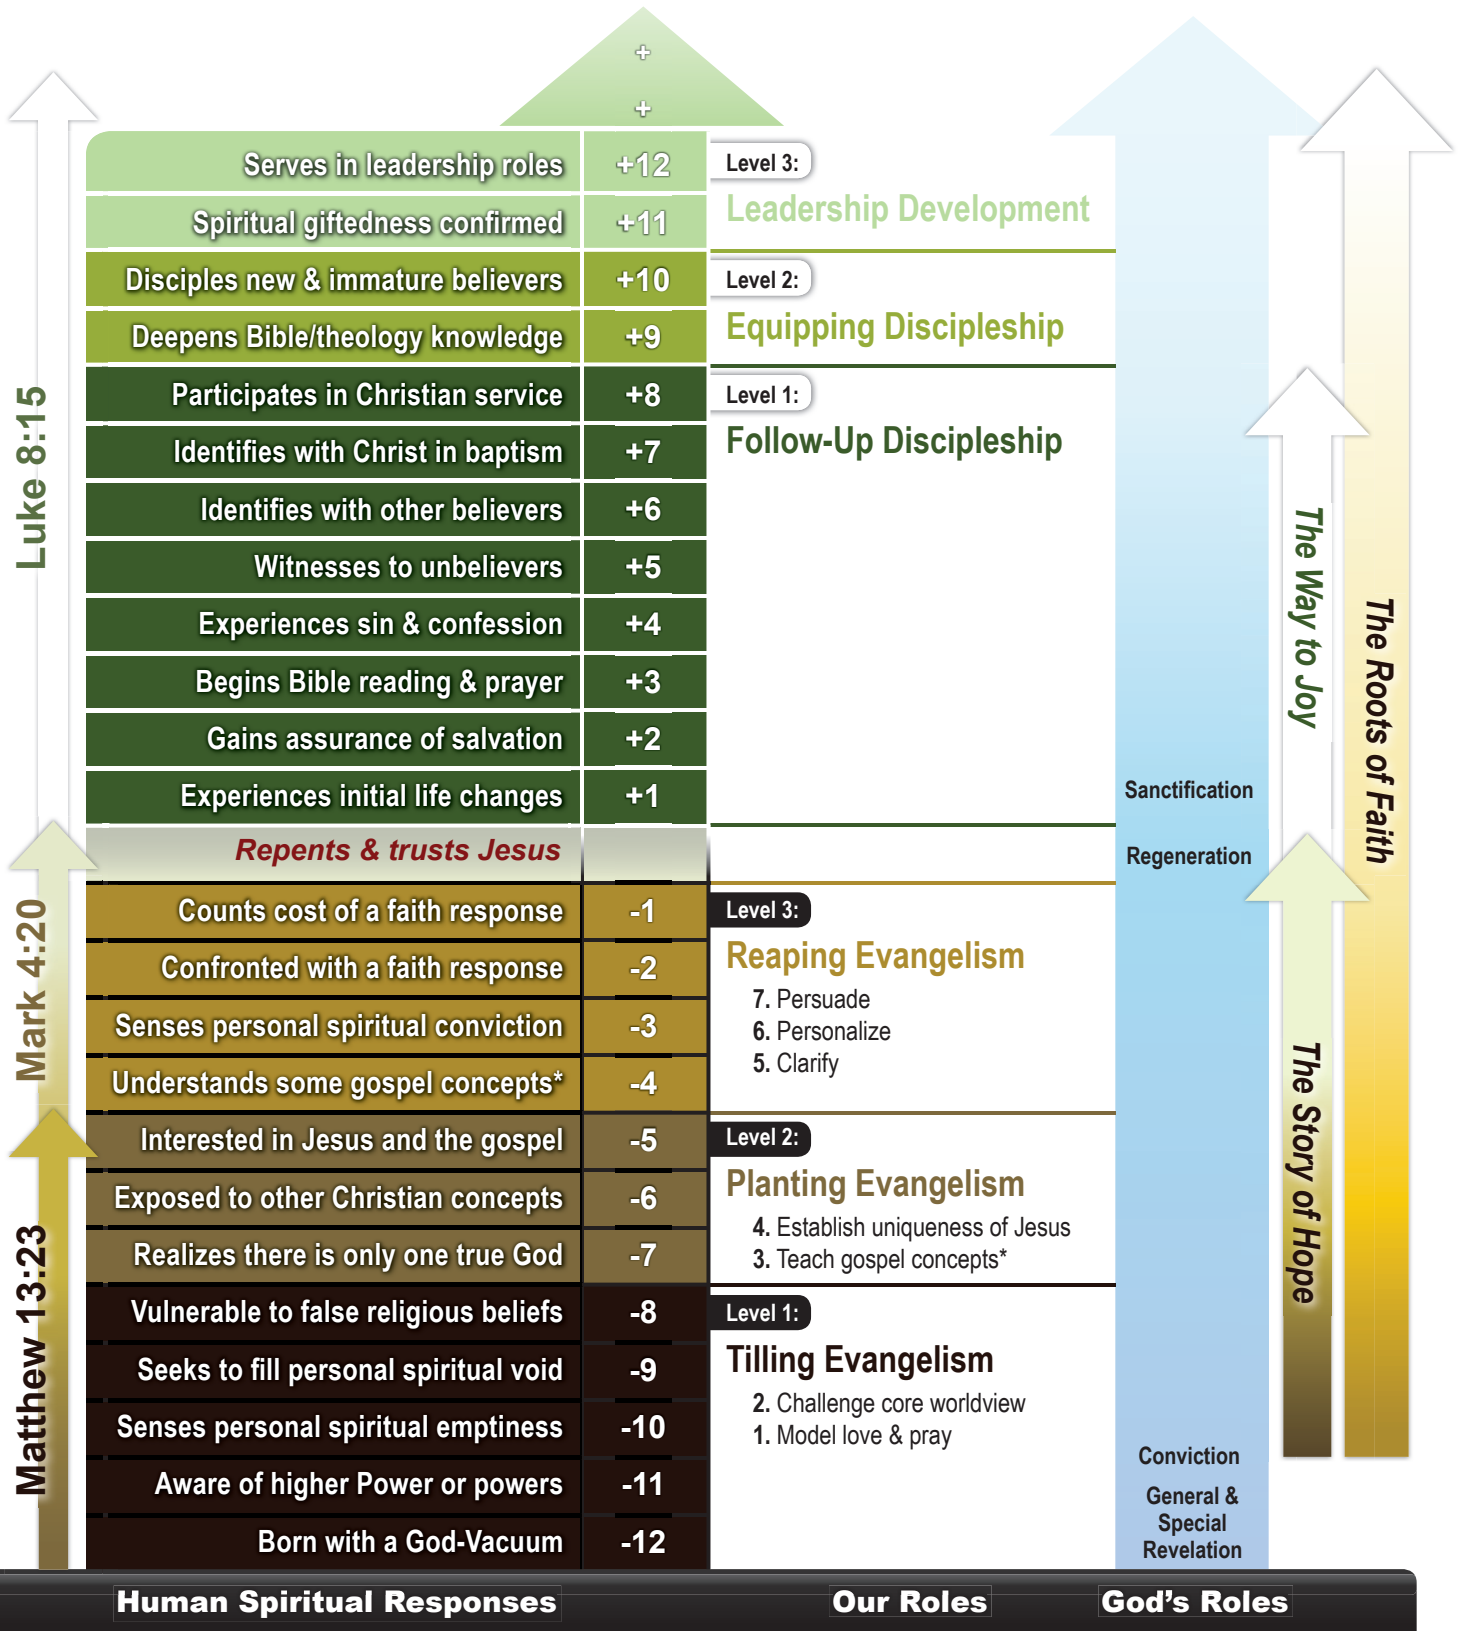

The Good Soil E&D Scale – The Vertical Dimension

The original concept for this scale was created by Viggo Sogaard and later revised by James F. Engel and called the Engel Scale.

*Basic gospel concepts =

God, man, sin, death (as divine judgment), Christ, cross (including resurrection), faith, & (spiritual, eternal) life.